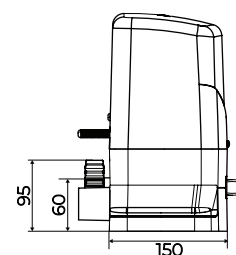

Heavy duty gearbox offering enhanced durability

Integrated encoder with obstacle detection

Magnetic limit switches

Suitable for solar applications

Easy to operate manual release via standard key

Model	Motor Power Supply	Duty Cycle	Max Leaf Weight	Max Speed	Pinion	Part Number
Kalos XL Power Speed Kit	24V	80%	750kg	333mm per sec	Z20	1555-0042
Kalos XL Power Speed Kit with Separate Transformer						1555-0043