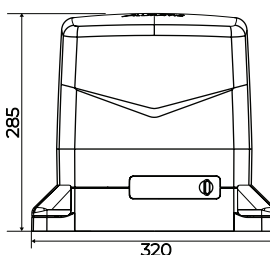

Heavy duty gearbox offering enhanced durability

Integrated encoder with obstacle detection

Magnetic limit switches

Suitable for solar applications

Easy to operate manual release via standard key

Model	Motor Power Supply	Duty Cycle	Max Leaf Weight	Max Speed	Pinion	Part Number
Kalos XL Power Speed Kit	24V	80%	750kg	333mm per sec	Z20	1555-0042
Kalos XL Power Speed Kit with Separate Transformer						1555-0043