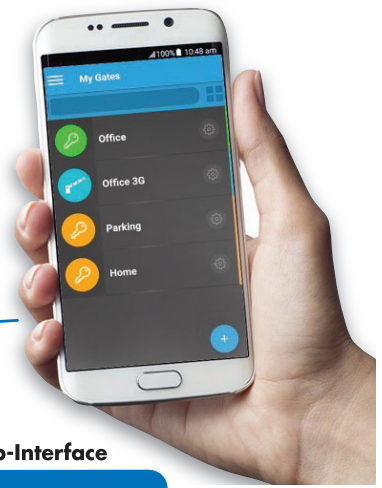

palgate

Low-Cost Access Control Solutions

Palgate App-Interface
Free Download

Use your smartphone to Trigger + Control access to a wide range of devices, with the FREE Palgate smartphone app! It's a complete commercial solution!

BLUETOOTH MODEL	4G RANGE - Up to 12,000 users		
 <p>Bluetooth Palgate 3 x Models: Up to 20 users, Up to 100 users + Unlimited users #1818-0007 (Up to 20 users)</p>	 <p>2 Relay Palgate, transmitter capable #1818-0014</p>	 <p>1 Relay Palgate, and 1 input, transmitter capable #1818-0015</p>	 <p>1 Output + 1 Input + Wiegand Input, Transmitter Capable #1818-0020</p>
	<p>OPTIONAL TRANSMITTERS</p>		<p>4G COMPATIBLE</p>

LONG RANGE RFID SCANNER

Easiest way to enter!

- Vehicle Tag
- Access Card
- 15m Tag Range, 7m card range
- Durable construction
- Low cost RFID solution
- Fully Managed access via web portal

#1852-0004

WIRELESS LOOP DETECTOR