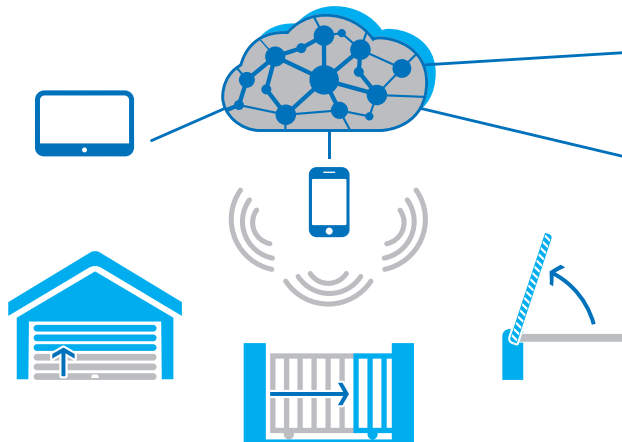

palgate

Low-Cost Access Control Solutions

Palgate App-Interface
Free Download

Use your smartphone to Trigger + Control access to a wide range of devices, with the FREE Palgate smartphone app! It's a complete commercial solution!

BLUETOOTH MODEL	4G RANGE - Up to 12,000 users		
 <p>Bluetooth Palgate 3 x Models: Up to 20 users, Up to 100 users + Unlimited users #1818-0007 (Up to 20 users)</p>	 <p>2 Relay Palgate, transmitter capable #1818-0014</p>	 <p>1 Relay Palgate, and 1 input, transmitter capable #1818-0015</p>	 <p>1 Output + 1 Input + Wiegand Input, Transmitter Capable #1818-0020</p>
	<p>OPTIONAL TRANSMITTERS</p>		<p>4G COMPATIBLE</p>

LONG RANGE RFID SCANNER

Easiest way to enter!

- Vehicle Tag
- Access Card
- 15m Tag Range, 7m card range
- Durable construction
- Low cost RFID solution
- Fully Managed access via web portal

#1852-0004

WIRELESS LOOP DETECTOR

Easiest way to exit!

- Wireless Loop
- Bolt Down
- 5-7yr battery life
- Up to 15m range from Palgate
- Manage access via web portal
- Optional transmitters are available

MUST USE A PALGATE 4G GSM TRANSMITTER CAPABLE PALGATE UNIT WITH THIS DEVICE!