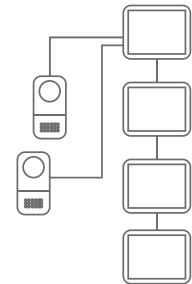

PANACOM 920 - 12V DC - HARD WIRED - PUSH BUTTON

- Up to 80m hard wired range
- - Monitor (up to 4)
- Door Station (up to 2)
- Gate opening function
- Door Station Camera angle 120°
- Can add up to 2 CCTV cameras

MAX SYSTEM CAPABILITY

Up to 4 Monitors, 2 Door Stations

(SURFACE MOUNT KIT) 1839-0002

(FLUSH MOUNT KIT) 1839-0003

1880-0001

1881-0003

OPTIONAL MONITOR

1880-0001

PANACOM 930 - 12V DC - HARD WIRED - TOUCH SCREEN

- Up to 80m hard wired range
- Monitor (up to 4)
- Standard station (up to 4)
- Motion sensing
- Gate opening function
- Use SD card to also make it a digital photo frame
- Can add up to 2 CCTV cameras
- Both 110° camera angle

ECA 4G - SIM CARD REQUIRED 12-24V DC

1818-0011

- Only 4 wires
- Great sound quality
- Used telecom network - No range issues
- All in one, anti-vandal and weather-proof
- Use your mobile phone to call the system and open your gate from anywhere
- Integrated keypad for easy, secure access
- Can trigger automation during a call (press #)
- When activated, intercom calls a single mobile, if unanswered will call up to two additional mobile numbers
- 1 Amp power supply required