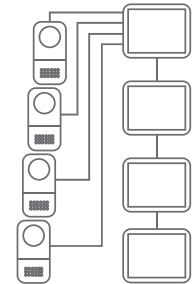

PANACOM 930 - 12V DC - HARD WIRED - TOUCH SCREEN

- Up to 80m hard wired range
- Monitor (up to 4)
- Standard station (up to 4)
- Motion sensing
- Gate opening function
- Use SD card to also make it a digital photo frame
- Can add up to 2 CCTV cameras
- Both 110° camera angle

MAX SYSTEM CAPABILITY

Up to 4 Monitors, 4 Door Stations

(SURFACE MOUNT KIT) 1881-0004

(FLUSH MOUNT KIT) 1839-0004

1880-0001

1881-0003

OPTIONAL MONITOR

1880-0005

ECA 4G - SIM CARD REQUIRED 12-24V DC

1818-0011

- Only 4 wires
- Great sound quality
- Used telecom network - No range issues
- All in one, anti-vandal and weather-proof
- Use your mobile phone to call the system and open your gate from anywhere
- Integrated keypad for easy, secure access
- Can trigger automation during a call (press #)
- When activated, intercom calls a single mobile, if unanswered will call up to two additional mobile numbers
- 1 Amp power supply required