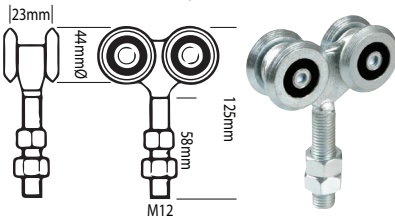

FIXED 4 WHEEL STEEL TROLLEY

Medium

450Kg per set

1377-0009